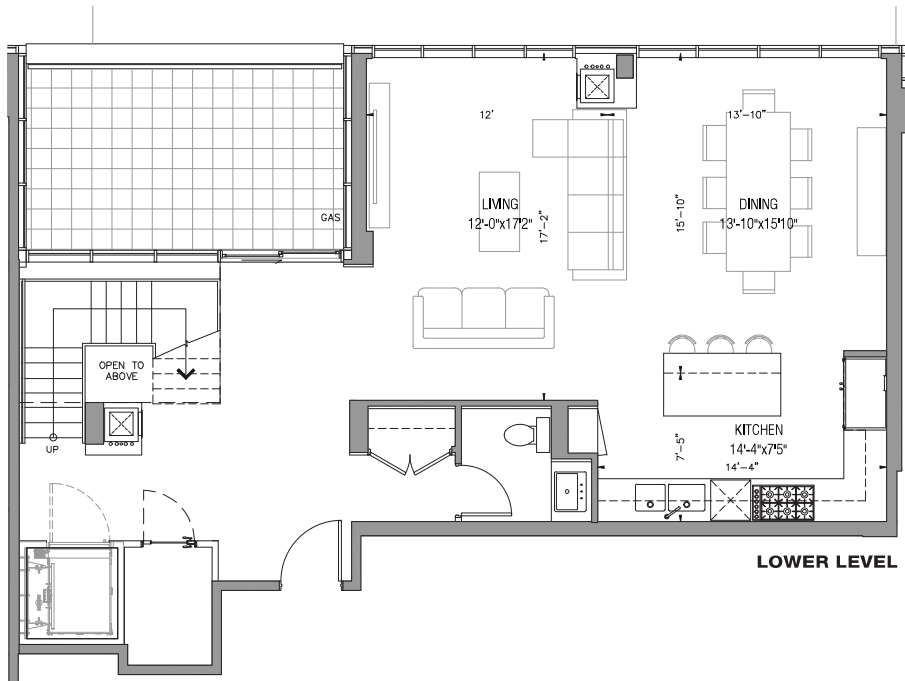

PH4

TOWER ONE

TWO BEDROOM

TOTAL SUITE AREA 2,225 SQ. FT. / TERRACE 145 SQ. FT.

FLOOR 37