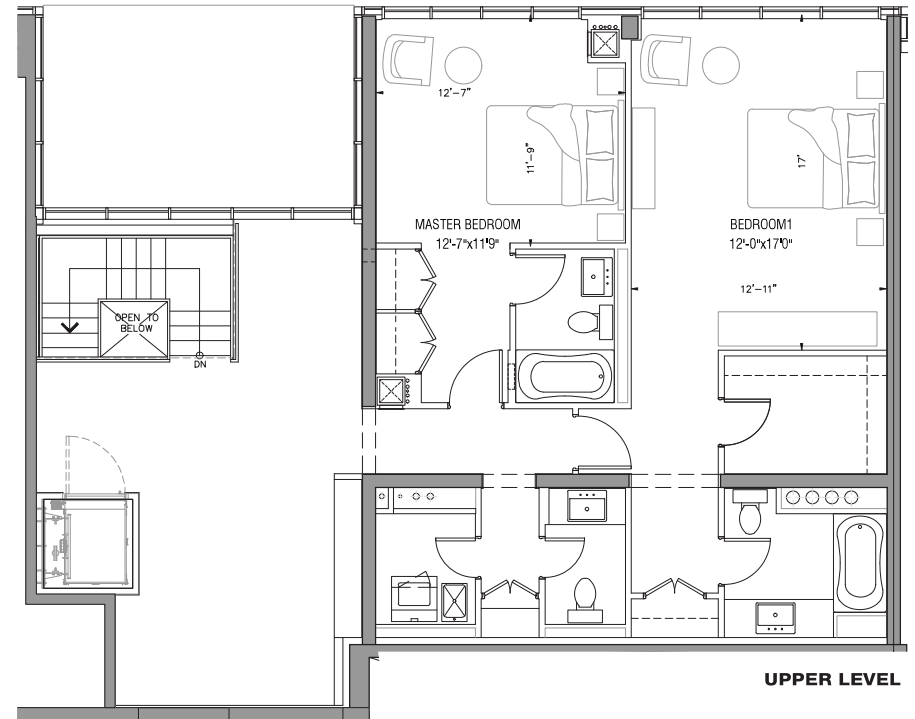

PH4

TOWER ONE

TWO BEDROOM

TOTAL SUITE AREA 2,225 SQ. FT. / TERRACE 145 SQ. FT.

FLOOR 37