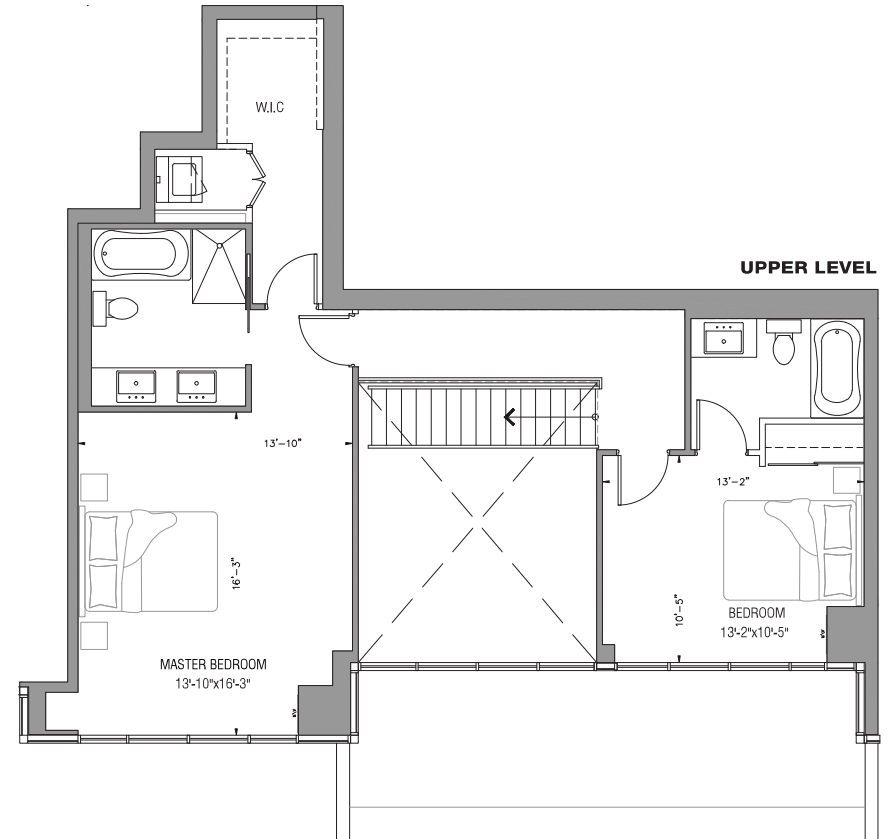

PH1

TOWER ONE

TWO BEDROOM

TOTAL SUITE AREA 1,720 SQ. FT. / TERRACE 150 SQ. FT.

FLOOR 36