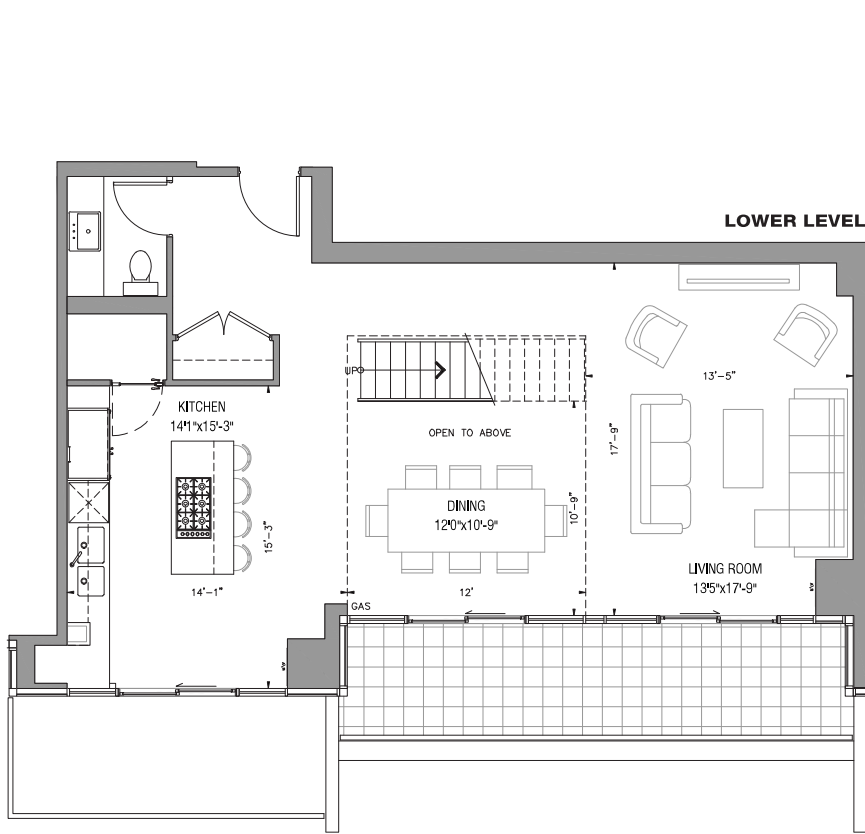

PH1

TOWER ONE

TWO BEDROOM

TOTAL SUITE AREA 1,720 SQ. FT. / TERRACE 150 SQ. FT.

FLOOR 36