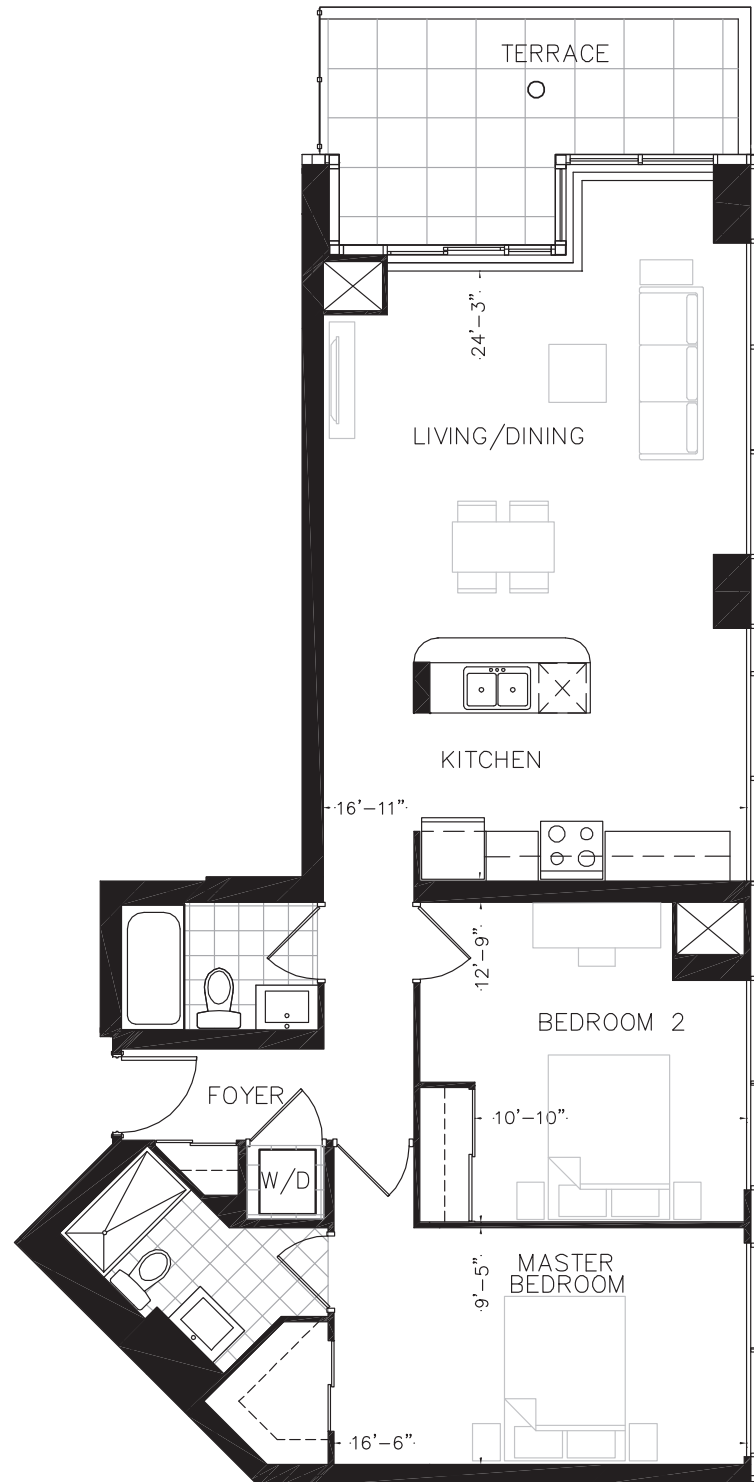

HEMLOCK 2 BEDROOM

SUITE 1,090 SQ. FT. / TERRACE 172 SQ. FT.

FLOORS 3 - 4