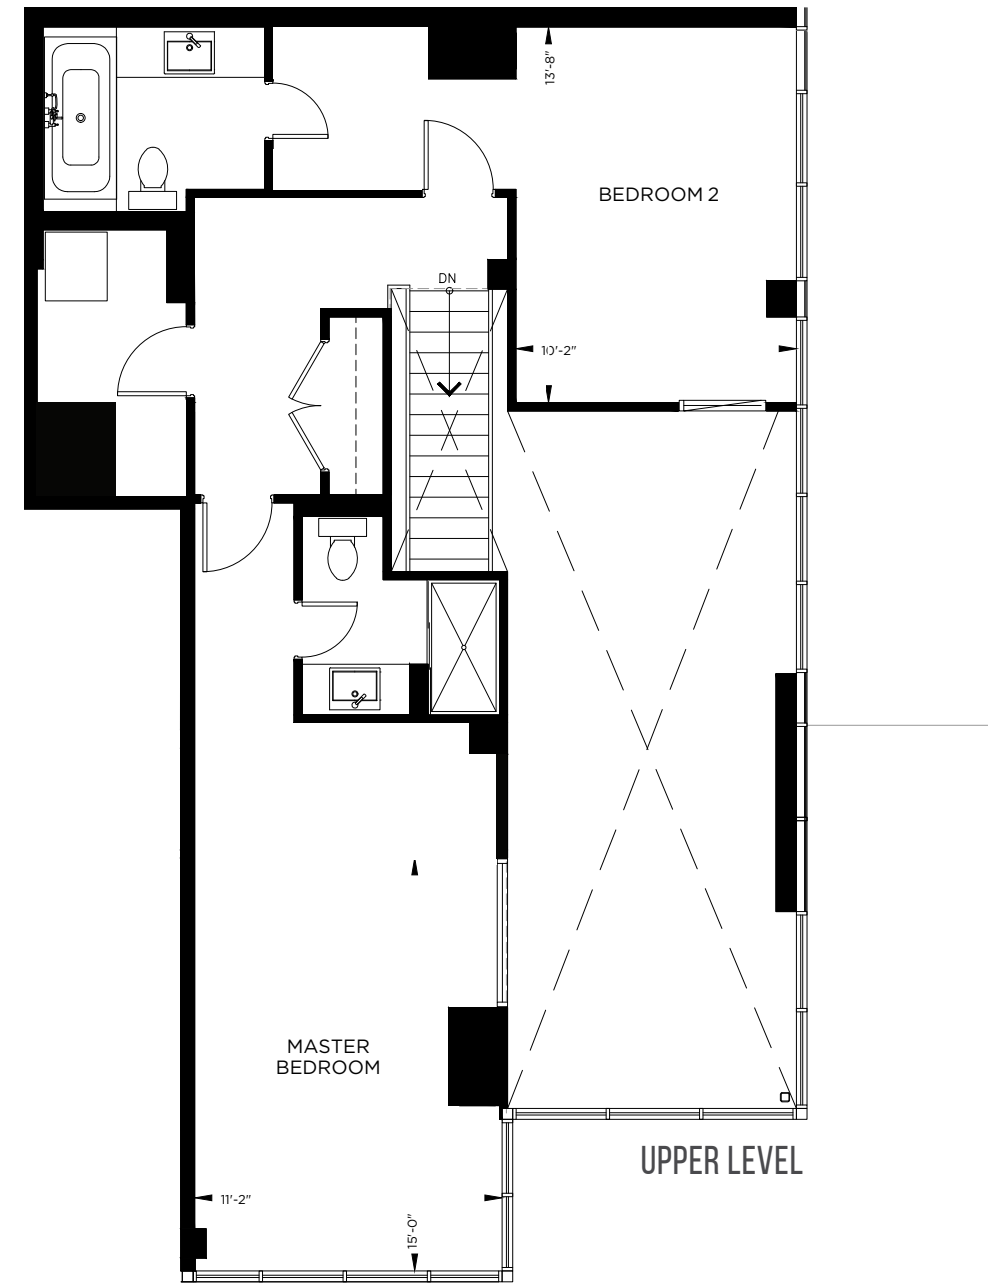

BROADVIEW | TWO BEDROOM

SUITE 1,830 SQ.FT.

TOWER 3 + 4
FLOOR 38 + 39

Dimensions, specifications, layouts, location of materials and fixtures, tile floor patterns and architectural detailing (including window size and location and door size, location and swing) are approximate only and are subject to change without notice. Actual usable floor space varies from stated floor area. Orientation of suite may be reversed and Purchaser agrees to accept same. Balconies, terraces and patios are exclusive use common elements shown for display purposes only and location and size are subject to change without notice. Illustrations are artist's concept only. E. & O. E.