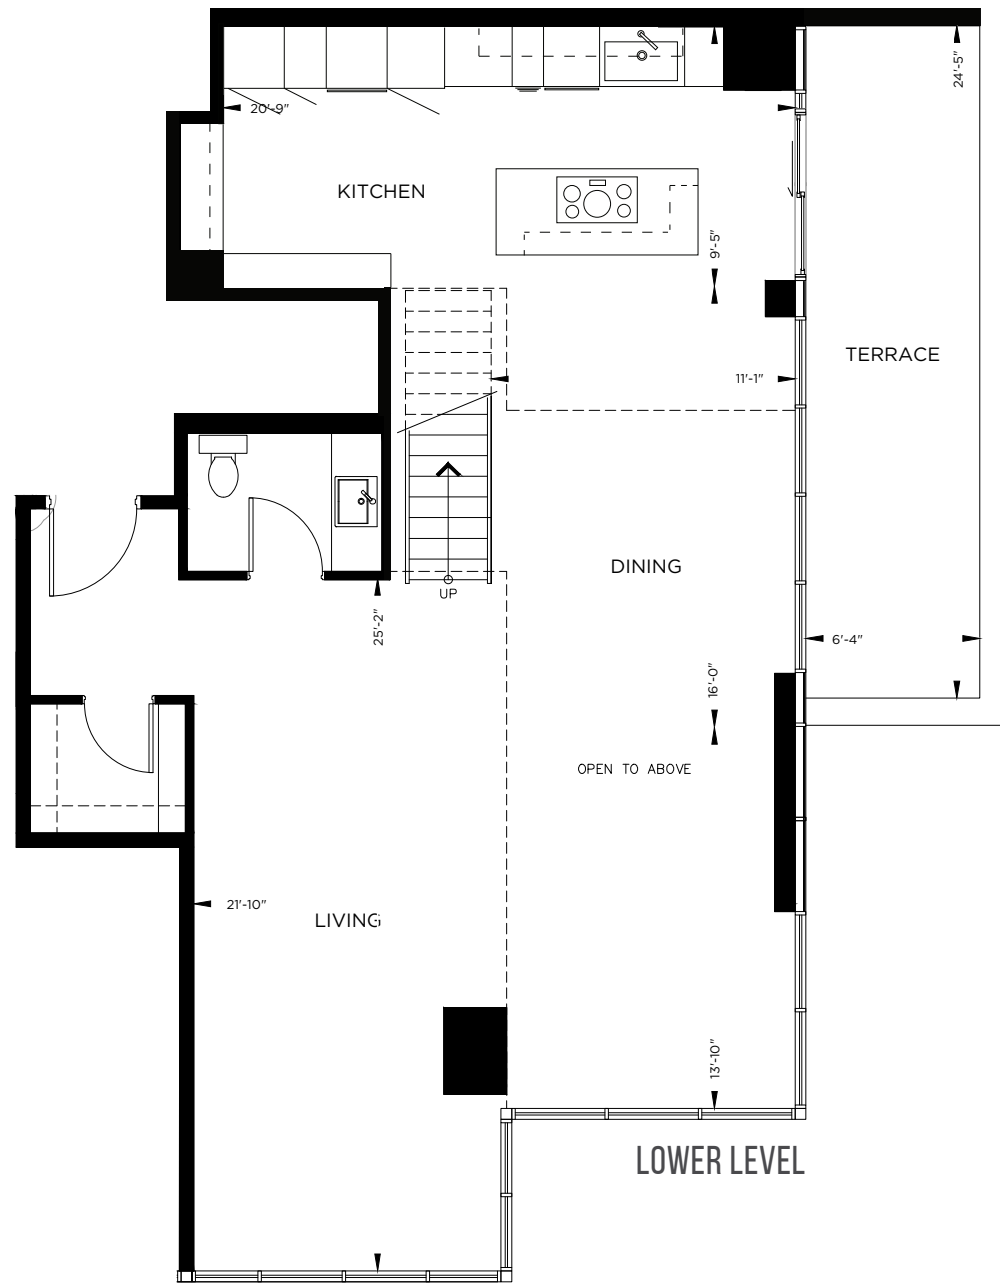

BROADVIEW | TWO BEDROOM

SUITE 1,830 SQ.FT.

TOWER 3 + 4
FLOOR 38 + 39

Dimensions, specifications, layouts, location of materials and fixtures, tile floor patterns and architectural detailing (including window size and location and door size, location and swing) are approximate only and are subject to change without notice. Actual usable floor space varies from stated floor area. Orientation of suite may be reversed and Purchaser agrees to accept same. Balconies, terraces and patios are exclusive use common elements shown for display purposes only and location and size are subject to change without notice. Illustrations are artist's concept only. E. & O. E.